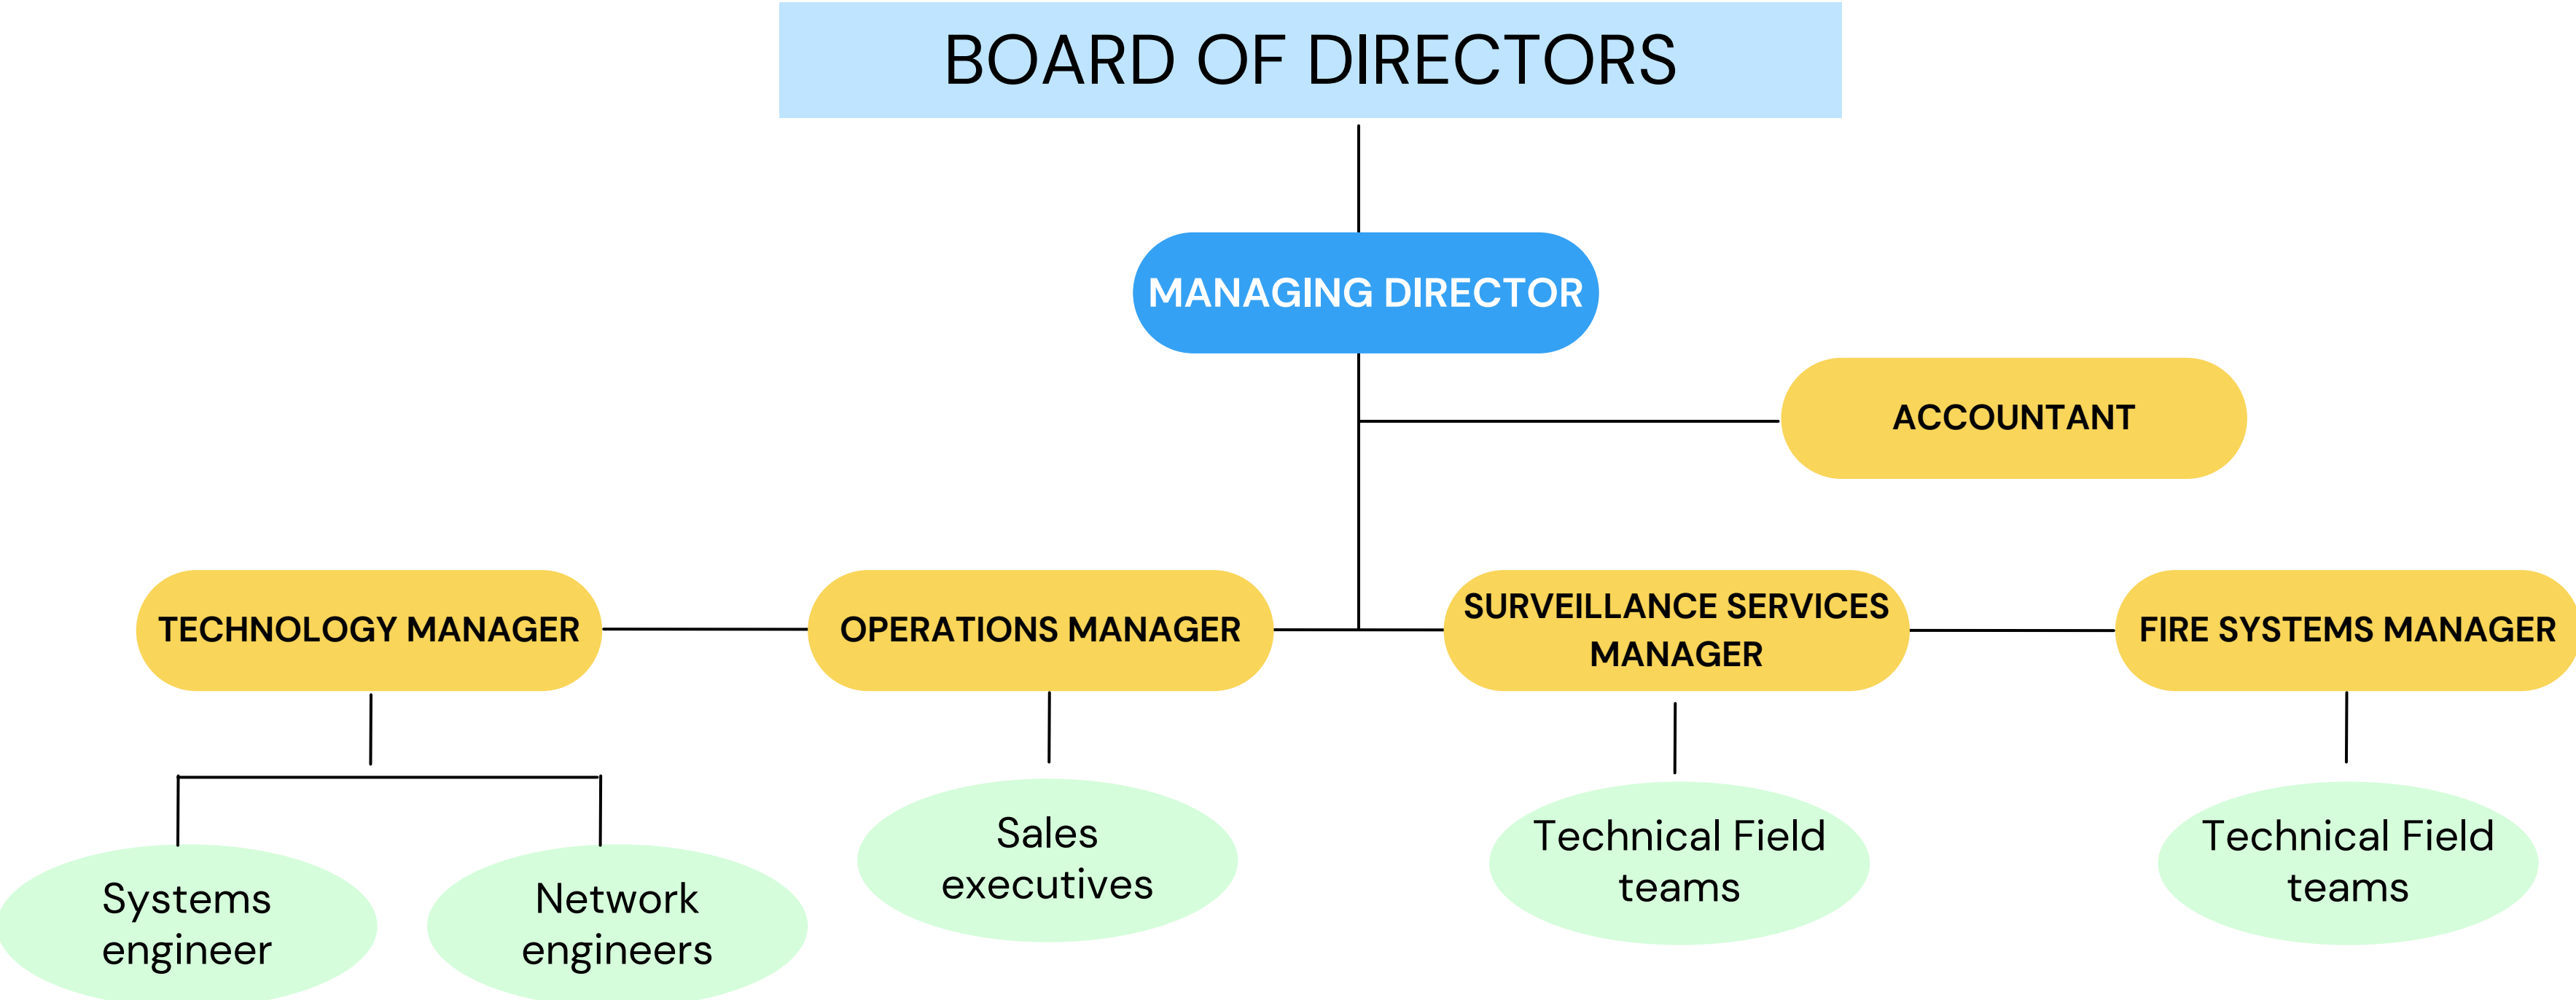

# ORGANIZATION CHART

**CYCOM  
TECHNOLOGIES**

*HIKVISION*

**OUR SOLUTIONS**

# BOOM BARRIERS

*A boom barrier arm is a gate or access point that regulates traffic flow by means of a long arm that pivots on the opener.*

Features of the boom barrier gate include an inbuilt anti-crush safety device, which suspends the motion of the boom, should it meet any obstruction. Optional beam sensor provides further protection to vehicles. Auto-close of the boom barrier can be programmed through the controller.